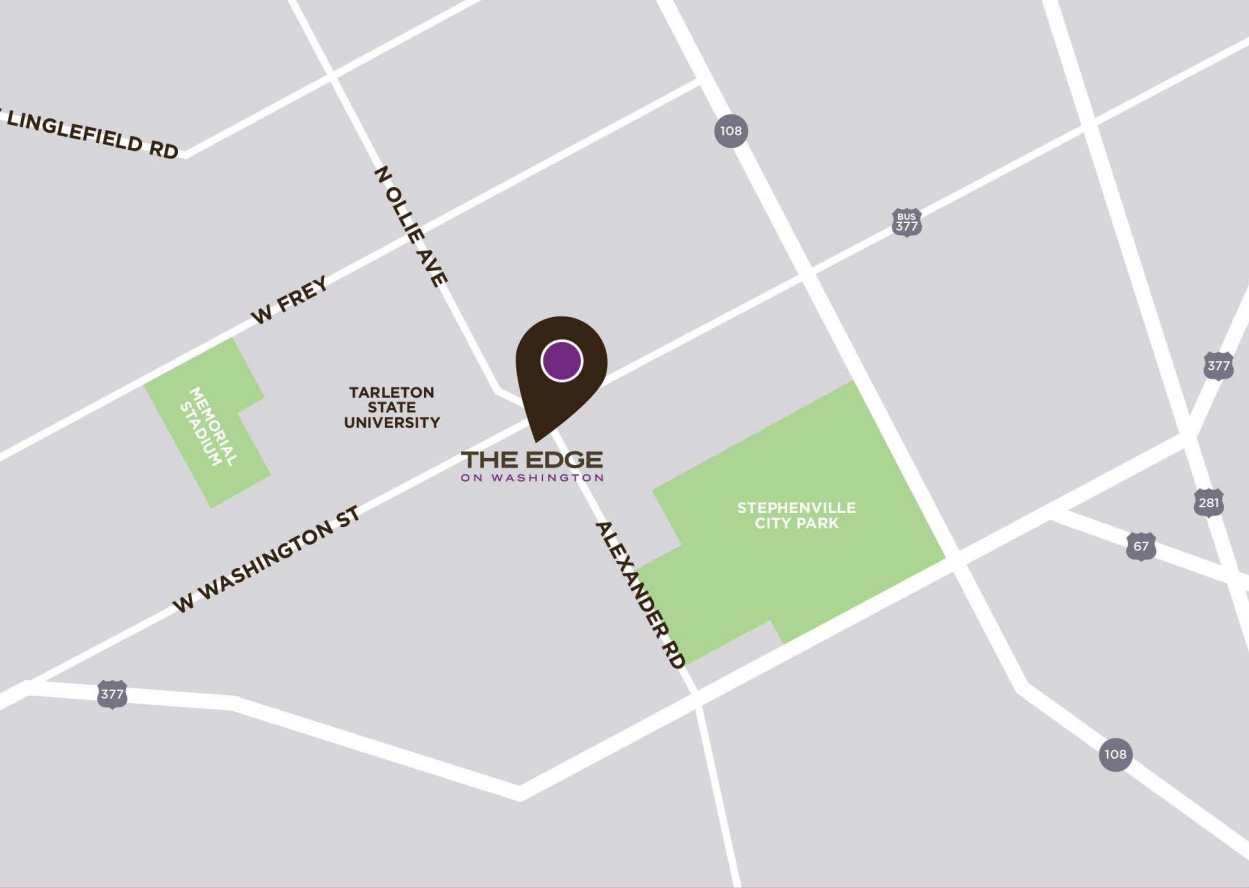

YOUR LIFE

- ⚡ 24-Hour Emergency Maintenance
- ⚡ State-of-the-Art Fitness Center
- ⚡ Across from Tarleton State University
- ⚡ Restaurants within Walking Distance
- ⚡ Monthly Resident Activities
- ⚡ Roommate Matching Program
- ⚡ Pets welcome*

*RESTRICTIONS APPLY

LOCATION

AHEAD OF THE CURVE

Sleep a little later or enjoy a second cup of coffee. It's easy to do when you can walk to campus right across the street. Be one of the first to live in this brand-new apartment community designed with students in mind. Planned activities, 24/7 emergency maintenance and a friendly, helpful staff make the Edge on Washington an easy choice for the next chapter of your life.

THE EDGE
ON WASHINGTON