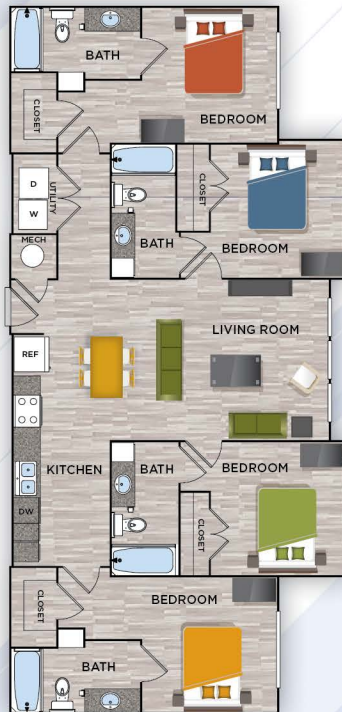

A1

**SEMINOLE
STUDIO
ONE BATH
430 SF**

A2

**CHAMPION
ONE BEDROOM
ONE BATH
617 SF**

C1

**CHEYENNE
TWO BEDROOM
TWO BATH
931 SF**

C2

**CHEYENNE
TWO BEDROOM
TWO BATH
1,064 SF**

YOUR SELECTED FLOOR PLAN MAY VARY FROM THIS ILLUSTRATION DUE TO DESIGN CONFIGURATION AND ARCHITECTURAL STYLING.
NOT ALL FEATURES ARE AVAILABLE IN EVERY APARTMENT. ALL SQUARE FOOTAGES AND DIMENSIONS ARE APPROXIMATE.

E1

BRENTWOOD | FIVE BEDROOM | FIVE BATH | 1,983 SF

FIRST FLOOR

SECOND FLOOR

G1

**TIMBERS
FOUR BEDROOM
FOUR BATH
1,365 SF**

YOUR SELECTED FLOOR PLAN MAY VARY FROM THIS ILLUSTRATION DUE TO DESIGN CONFIGURATION AND ARCHITECTURAL STYLING.
NOT ALL FEATURES ARE AVAILABLE IN EVERY APARTMENT. ALL SQUARE FOOTAGES AND DIMENSIONS ARE APPROXIMATE.